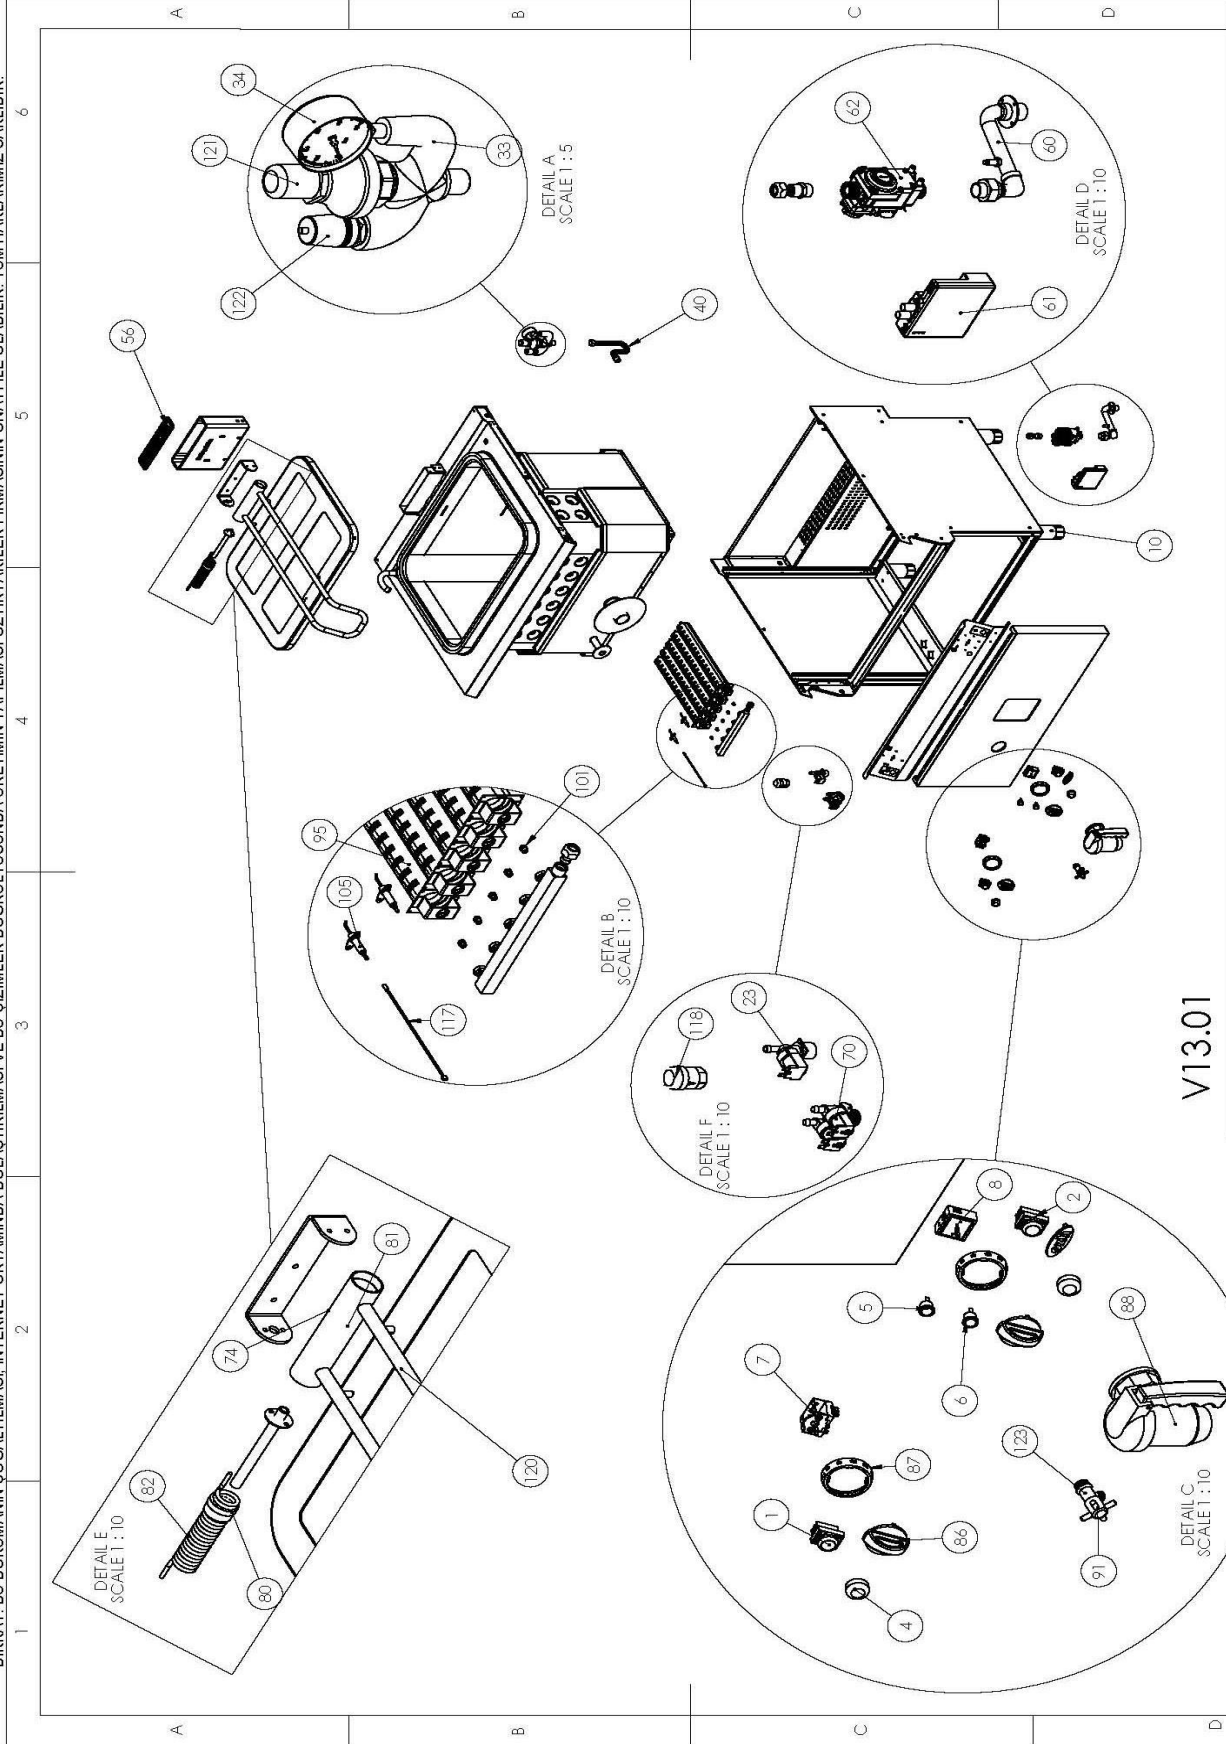

DİKKAT: BU DÖKÜMANIN COĞALTILMASI İNTERNET ORTAMINDA DOLAŞTIRILMASI VE BU ÇİZİMLER DOĞRULUSUNDA ÜRETİMİN YAPILMASI ÖZT RYAK LER FİRMANININ ONAYI İLE OLABİLİR. TÜM HAKLARIMIZ SAKLIDIR.

V13.01

öztiryakiler

YENİ GAZLI İNDİREKT 2501

DIN 71 68
ORTA

PARÇA ADI

REVİZYON 0

ÖLÇEK 1:100 T. RESİM NO

OTG 250 patlamış

REVİZYON 0

ÖLÇEK 1:100 T. RESİM NO

OTG 250 patlamış

REVİZYON 0

ÖLÇEK 1:100 T. RESİM NO

OTG 250 patlamış

ARGE
KONTROLLÜ KOPYA

V13.01

RESİM ÜZERİNDEN ÖLÇÜ ALMAYINIZ! TÜM ÖLÇÜLER mm ÇİNSİNDİR

WARNING: IT IS APPROPRIATE TO MULTIPLY, USE, DISPLAY AT COMPUTER/INTERNET AND PRODUCE THE PRODUCT WITH ITS DRAWINGS WITH THE APPROVAL OF ÖZT RYAK LER COMPANY. ALL RIGHTS RESERVED.